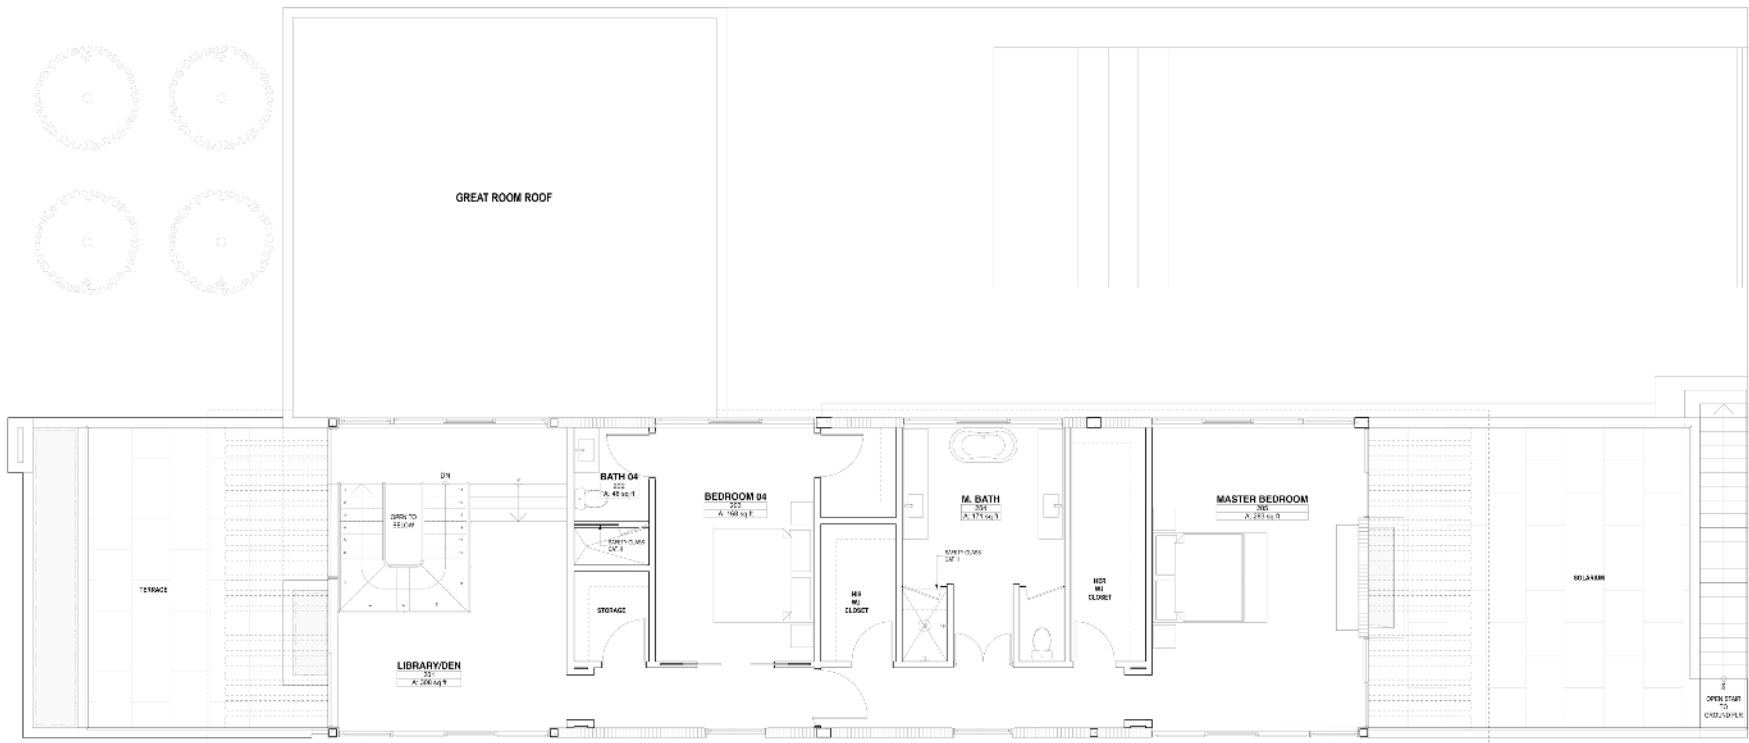

SABAL DEVELOPMENT

TOTAL
4,583 SQ. FT.

3/20/2025